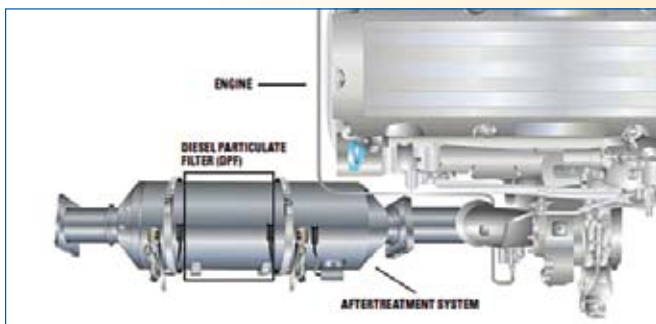

Get Back on the Road **FAST!**

DPF Replacement

Includes Parts Numbers:

DDE RA6804908592

DDE RA6804908692

DDE RA6804908792

Maintaining your Aftertreatment System is important. The Diesel Particulate Filter (DPF) collects ash and eventually needs to be replaced. The DDEC system will alert the driver when DPF replacement is required, ranging from 150,000 to 550,000 miles of operation.

\$59900

Includes Parts and Labor

Price Effective through 12-31-10

Truck Country is ready with in-stock DPF replacement parts and can have you back on the road in no time!

Call Today to Schedule an Appointment!